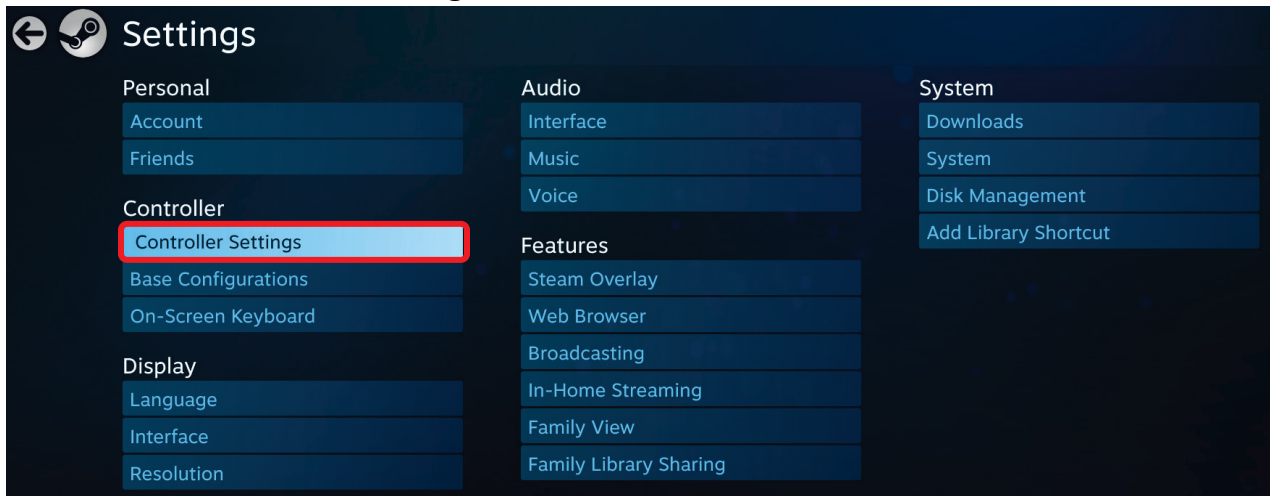

2- Go to the **Controller Settings** menu.