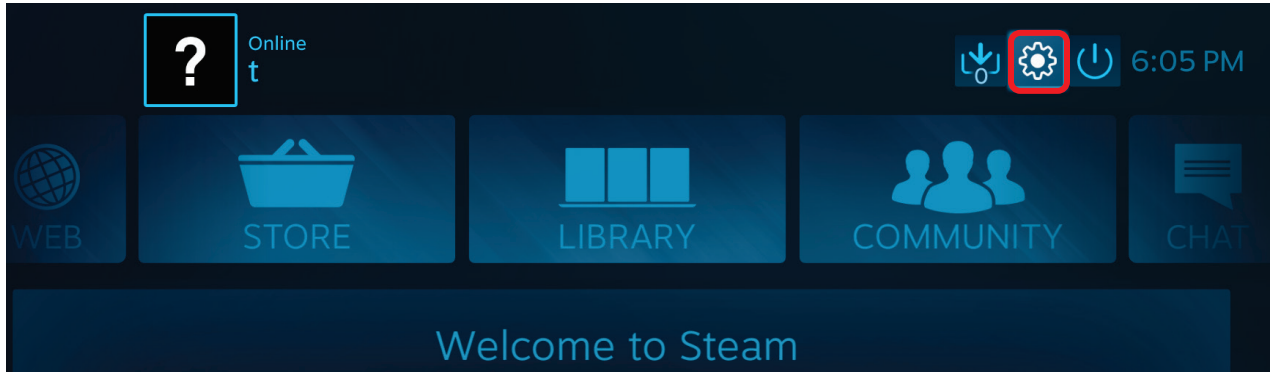

[ENGLISH]

FAQ: MY GAMING CONTROLLER DOESN'T WORK CORRECTLY WITH STEAM'S BIG PICTURE MODE

This may be due to a setting in Steam's Big Picture mode.
To disable this setting:

1- Open **Steam's Big Picture** and click on the **Settings** icon in the top right corner.